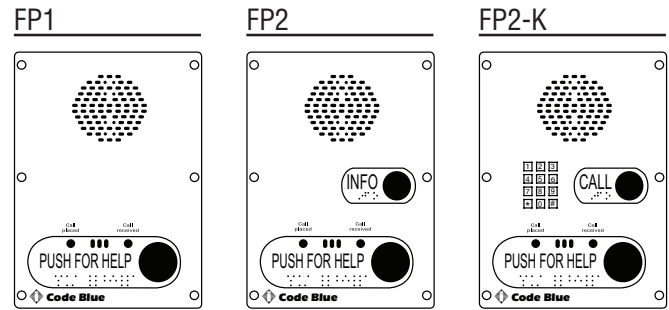

UNIT SPECIFICATIONS

Overall Height	121" (307.34 cm)
Outside Diameter	12.75" (32.38 cm)
Housing Material, steel	.25" (.635 cm)
Access Opening (w x h)	8.5" x 12" (21.59 x 30.48 cm)
Overall Weight	470 lbs. (213.2 kg)
Standard Power Requirements	120v AC

PAS SPEAKER SPECIFICATIONS

Frequency Response	450Hz-7kHz
Power Capacity	420w continuous program
Impedance	5.3 Ohms

PAS AMPLIFIER SPECIFICATIONS

Output Power	150w (20Hz-20kHz, 0.1% THD)
Maximum Output Power	160w (20Hz-20kHz, 1% THD)
Max Bridged Output Power	500w (1% THD)
Sensitivity	3.5 Vrms
Distortion	0.05% (0.03% average)
Frequency Response	20Hz-20kHz, ±0.5dB
Signal to Noise	117dB

UNIT FINISH COLORS

Standard Painted Finish	British Racing Green, Cardinal Red, Dark Bronze, Gloss White, Gloss Black, Medium Bronze, Midnight Blue, Safety Blue, Safety Red, Safety Yellow
Custom Painted Finish	Custom colors from Pantone® color chart or sample are available as a special order

GRAPHICS TEXT (WORDING)

Standard	Assistance, Courtesy, Emergency, Police, Security
Custom	Custom text graphics are available as a special order

GRAPHICS TEXT COLORS

Standard (reflective decal)	Black, Blue, Green, Red, White, Yellow
Custom	Custom colors from Pantone color chart or sample are available as a special order

FACEPLATE OPTIONS

Standard faceplate assembly with single red **PUSH FOR HELP** button

Optional faceplate assembly with additional black **INFO** button

Optional faceplate assembly with additional **CALL** button and keypad