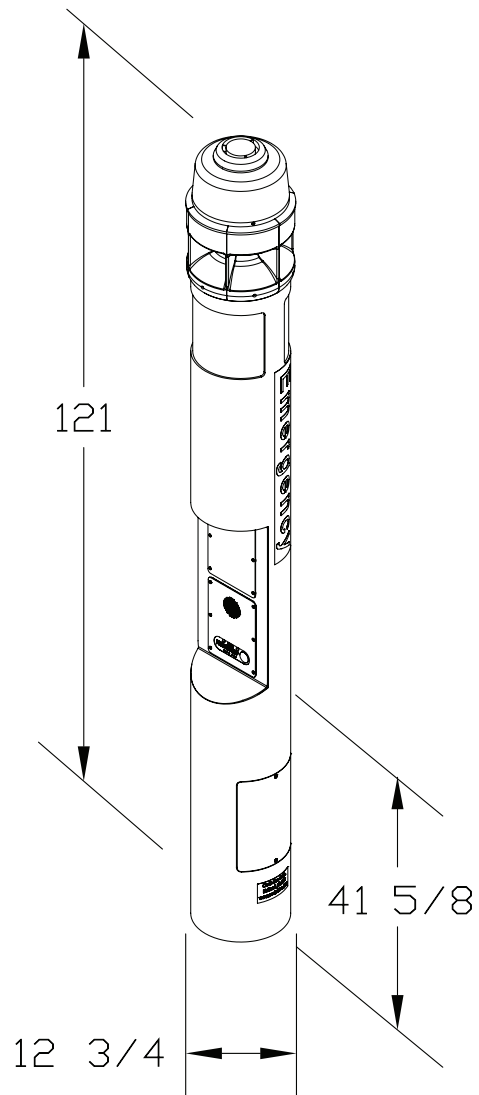

- Mounting hardware and template for unit is shipped in advanced for foundation work.
- Specifications subject to change without notice or obligation on the part of the manufacturer.