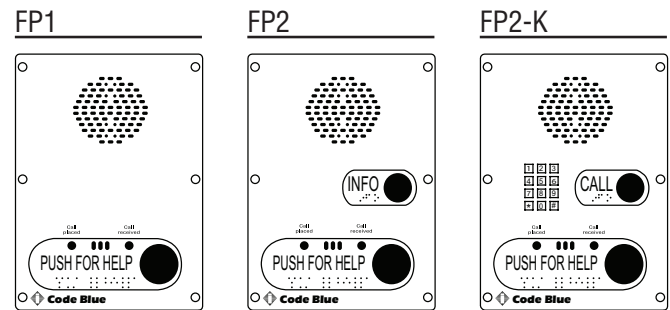

UNIT FINISH COLORS

Standard Painted Finish	British Racing Green, Cardinal Red, Dark Bronze, Gloss White, Gloss Black, Medium Bronze, Midnight Blue, Safety Blue, Safety Red, Safety Yellow
Custom Painted Finish	Custom colors from Pantone® color chart or sample are available as a special order

FACEPLATE OPTIONS

Standard faceplate assembly with single red **PUSH FOR HELP** button

Optional faceplate assembly with additional black **INFO** button

Optional faceplate assembly with additional **CALL** button and keypad