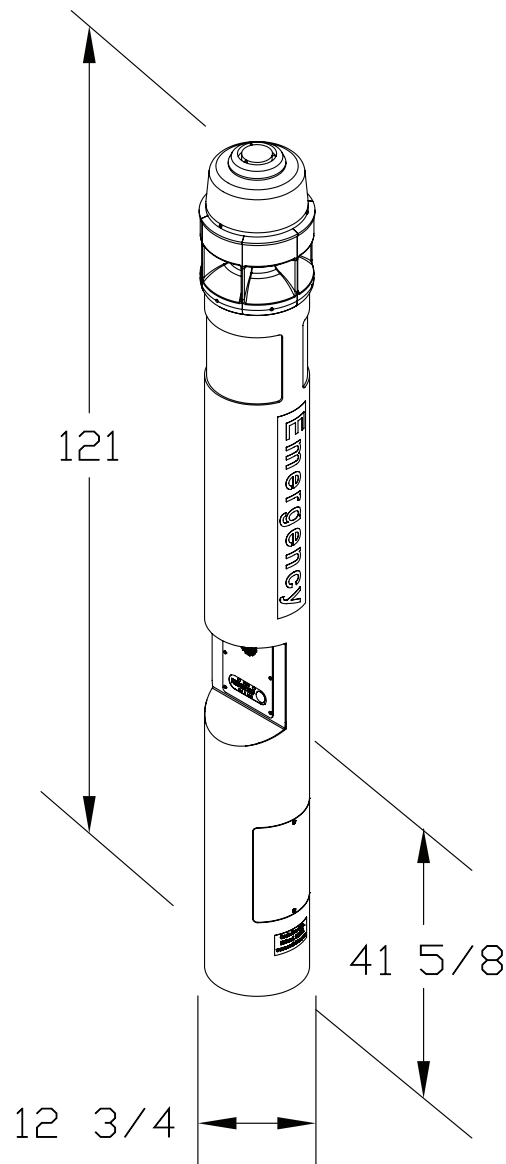

Overall Height	121" (307.34 cm)
Outside Diameter	12.75" (32.38 cm)
Housing Material, steel	.25" (.635 cm)
Access Opening (w x h)	8.5" x 12" (21.59 x 30.48 cm)
Overall Weight	470 lbs. (213.2 kg)
Standard Power Requirements	120v AC

FACEPLATE OPTIONS

Standard faceplate assembly with single red **PUSH FOR HELP** button

Optional faceplate assembly with additional black **INFO** button

Optional faceplate assembly with additional **CALL** button and keypad